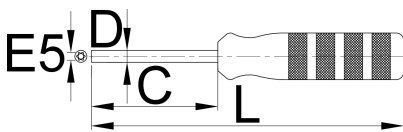

## Termékjellemzők

- 1751/2DT screwdriver is used for DT Swiss<sup>®</sup> SQUORX nipples with torx shaped top head. The 80mm long stem enables work with deep aero rims as well as with all the normal rims. The professional metal handle gives perfect grip.