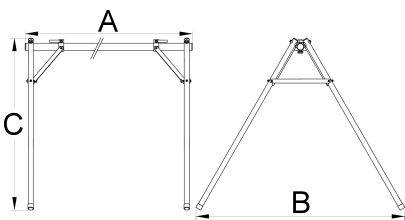

Event stand

1693F

Profilok

Terméjkellemzők

- Event stand helps you store up to 10 bikes by the saddle. Useful at outdoor races and events as well as for indoor storage.
- Event stand can be used in long or short version: Length of useful bike holding area in the long version is 2090 mm and in short version 1260 mm. Length is easily adjustable with a connecting tube.
- Stand comes in a compact bag that stores all the parts securely and it's easy to carry around.
- Stand is made from aluminum parts and weights only 7.5kg in longer version.

625500

L

1820 - 2630

B

1452

H

185

8200

* A termékeképek illusztrációk. Minden feltüntetett méret milliméterben, a tömegek grammban. Az összes feltüntetett méret eltérhet a toleranciának megfelelően.

Használat (pictures)

Accessories

Banner for Event Stand 1693F, set 2 pieces